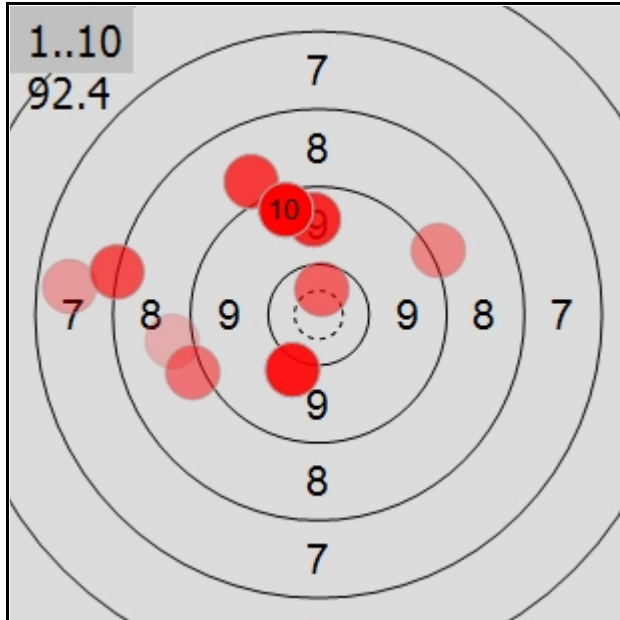

OSPSV-EM-Finale Goldach

50m RIFLE PRONE Junioren

BEERLE Nina Goldach

Qualification

547.7 Points

SUN 14 AUG 2022 14:20

No	Score	No	Score	No	Score	No	Score	No	Score	No	Score	No	Score	No	Score
1	9.0	3	9.2	5	10.6	7	9.0	9	10.2	11	9.0	13	10.3	15	10.2
2	7.7	4	9.2	6	8.3	8	9.7	10	9.5	12	8.4	14	9.8	16	9.8

No	Score	No	Score	No	Score	No	Score	No	Score	No	Score	No	Score	No	Score
21	10.5	23	10.7	25	9.3	27	9.6	29	8.7	31	10.1	33	10.4	35	9.7
22	10.0	24	8.8	26	8.4	28	6.6	30	8.6	32	8.3	34	8.8	36	10.6

OSPSV-EM-Finale Goldach

50m RIFLE PRONE Junioren

BEERLE Nina Goldach