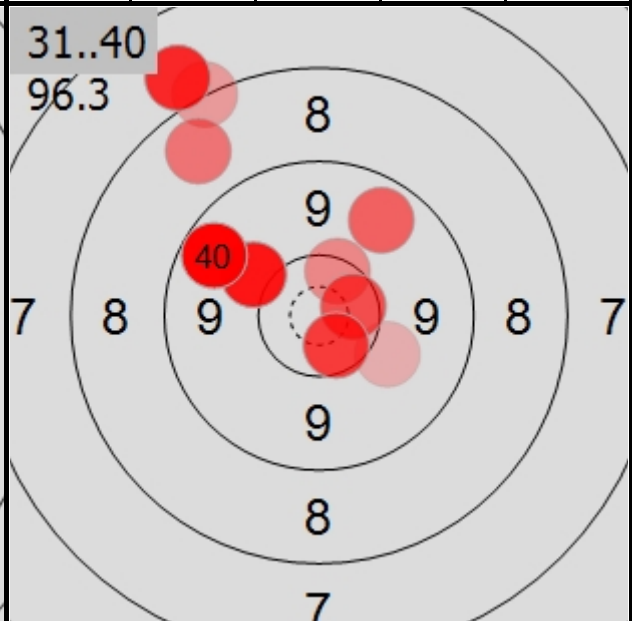

OSPSV-EM-Finale Goldach

50m RIFLE PRONE Junioren

BEERLE Nina Goldach

Qualification

547.7 Points

SUN 14 AUG 2022 14:20

No	Score	No	Score	No	Score	No	Score	No	Score	No	Score	No	Score	No	Score
1	9.0	3	9.2	5	10.6	7	9.0	9	10.2	11	9.0	13	10.3	15	10.2
2	7.7	4	9.2	6	8.3	8	9.7	10	9.5	12	8.4	14	9.8	16	9.8

No	Score	No	Score	No	Score	No	Score	No	Score	No	Score	No	Score	No	Score
21	10.5	23	10.7	25	9.3	27	9.6	29	8.7	31	10.1	33	10.4	35	9.7
22	10.0	24	8.8	26	8.4	28	6.6	30	8.6	32	8.3	34	8.8	36	10.6

OSPSV-EM-Finale Goldach

50m RIFLE PRONE Junioren

BEERLE Nina Goldach