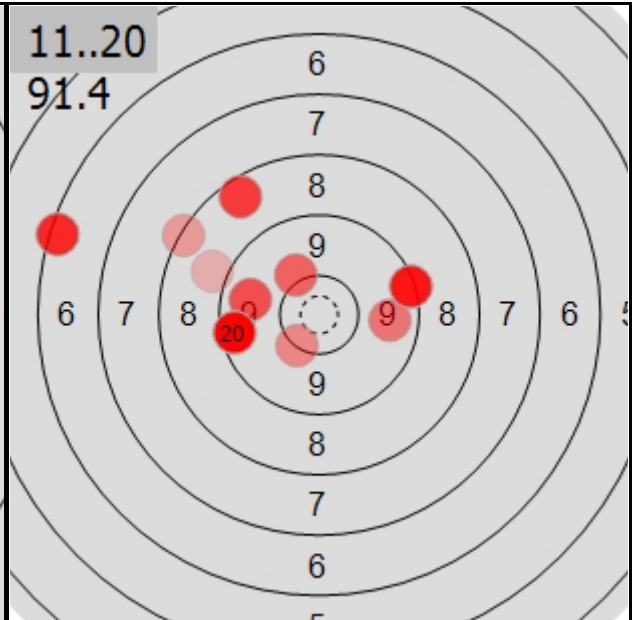

OSPSV-EM-Finale Goldach

50m RIFLE PRONE Junioren

BEERLE Nina Goldach

Qualification

547.7 Points

SUN 14 AUG 2022 14:20

No	Score	No	Score	No	Score	No	Score	No	Score	No	Score	No	Score	No	Score
1	9.0	3	9.2	5	10.6	7	9.0	9	10.2	11	9.0	13	10.3	15	10.2
2	7.7	4	9.2	6	8.3	8	9.7	10	9.5	12	8.4	14	9.8	16	9.8

No	Score	No	Score	No	Score	No	Score	No	Score	No	Score	No	Score	No	Score
21	10.5	23	10.7	25	9.3	27	9.6	29	8.7	31	10.1	33	10.4	35	9.7
22	10.0	24	8.8	26	8.4	28	6.6	30	8.6	32	8.3	34	8.8	36	10.6

OSPSV-EM-Finale Goldach

50m RIFLE PRONE Junioren

BEERLE Nina Goldach