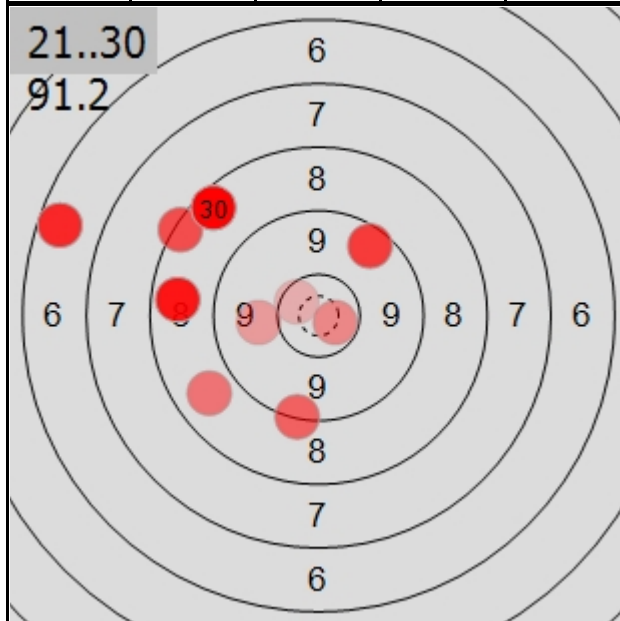

OSPSV-EM-Finale Goldach

50m RIFLE PRONE Junioren

BEERLE Nina Goldach

Qualification

547.7 Points

SUN 14 AUG 2022 14:20

No	Score	No	Score	No	Score	No	Score	No	Score	No	Score	No	Score	No	Score
1	9.0	3	9.2	5	10.6	7	9.0	9	10.2	11	9.0	13	10.3	15	10.2
2	7.7	4	9.2	6	8.3	8	9.7	10	9.5	12	8.4	14	9.8	16	9.8

No	Score	No	Score	No	Score	No	Score	No	Score	No	Score	No	Score	No	Score
21	10.5	23	10.7	25	9.3	27	9.6	29	8.7	31	10.1	33	10.4	35	9.7
22	10.0	24	8.8	26	8.4	28	6.6	30	8.6	32	8.3	34	8.8	36	10.6

OSPSV-EM-Finale Goldach

50m RIFLE PRONE Junioren

BEERLE Nina Goldach